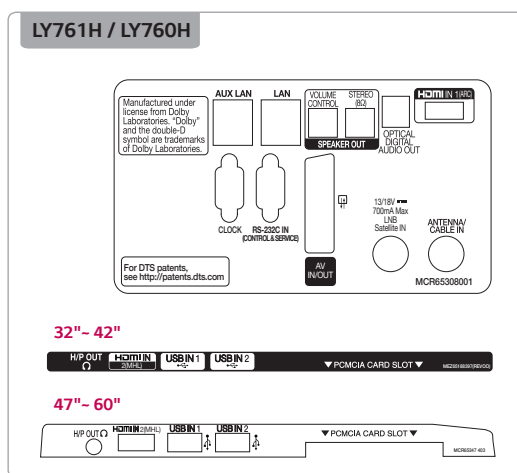

Back Jack Panel

www.lgcommercial.com